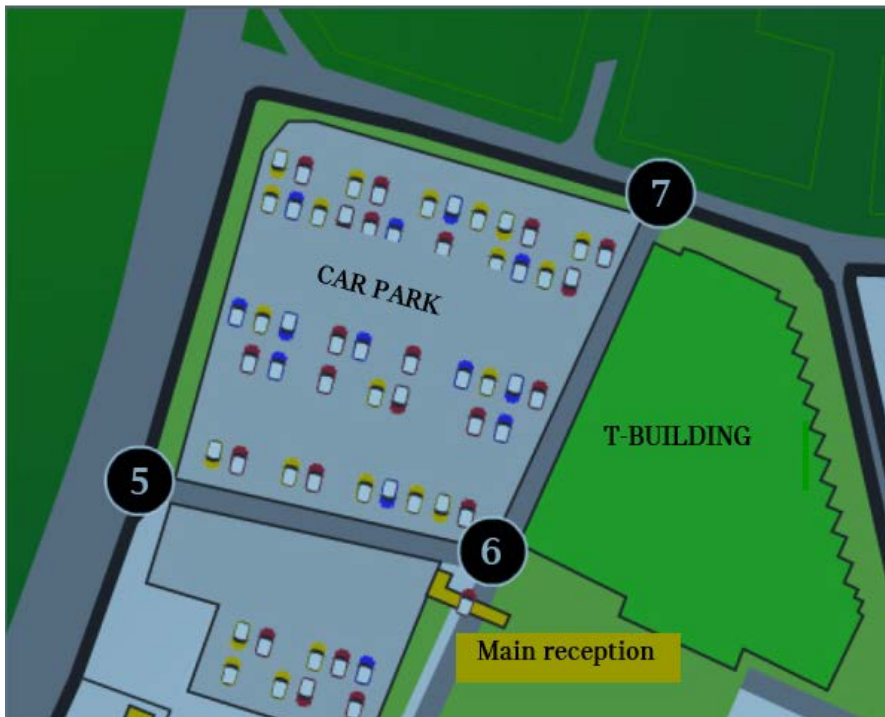

### From North

- At M40 Junction 8A take the turn off towards A40
- Take the A40 in the direction Oxford (approx. 5 miles)
- At the Headington roundabout, turn left (South onto A4142)
- At 3<sup>rd</sup> set of traffic lights (you will see the plant in front of you and on the left), turn left
- Enter main car park via Gate 7
- Please report to main reception Gate 6

### From South-East

- At M25 Junction 16 / M40 Junction 1 a turn left (Oxford)
- At Junction 8 leave M40 direction onto A40 direction
- At Headington roundabout turn left (south) onto
- At 3<sup>rd</sup> set of traffic lights (you will see the Plant in the distance) turn left into Horspath Road
- Enter main car park via Gate 7
- Please report to main reception Gate 6

### MINI Plant Oxford Site Map

The main reception is at Gate 6.