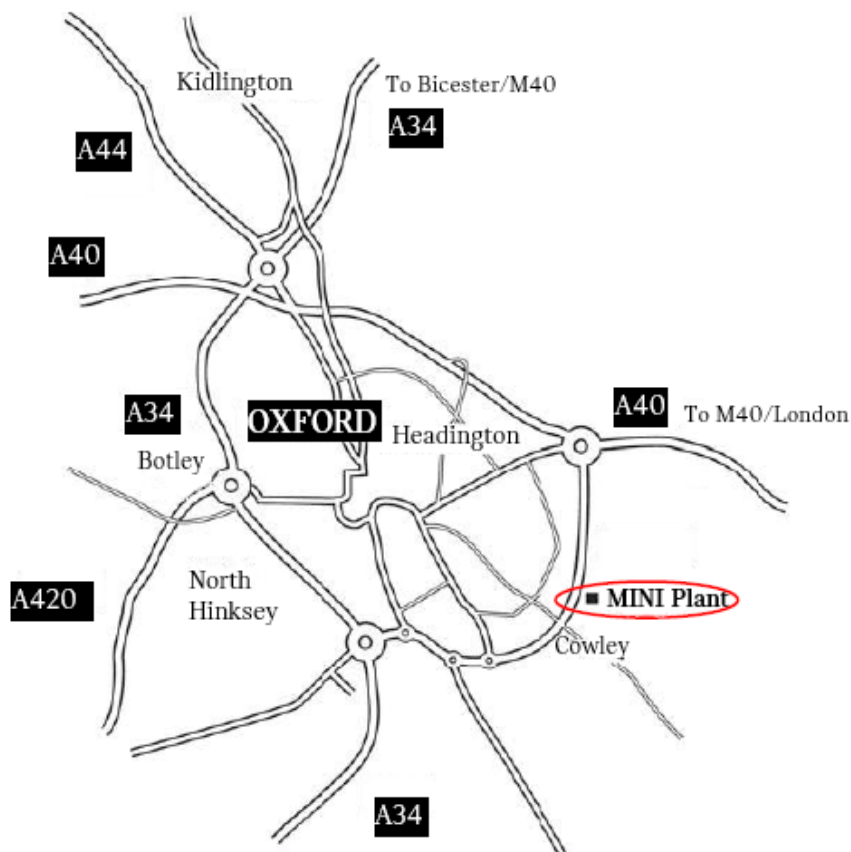

### Important information for Sat Nav users:

Please enter Horspath Road, Oxford OX4, Risinghurst and **not** OX4 6NL, as this will take you to Gate 10.

### By public transport

- From the City Centre, Queen Street by Carfax tower
- Take bus no 10 (every 15mins, journey time approx. 30 mins)
- Off the bus at Horspath Road at the pedestrian crossing
- Enter main car park via Gate 7
- Please report to main reception Gate 6

### From North

- At M40 Junction 8A take the turn off towards A40
- Take the A40 in the direction Oxford (approx. 5 miles)
- At the Headington roundabout, turn left (South onto A4142)
- At 3<sup>rd</sup> set of traffic lights (you will see the plant in front of you and on the left), turn left
- Enter main car park via Gate 7
- Please report to main reception Gate 6

### From South-East

- At M25 Junction 16 / M40 Junction 1 a turn left (Oxford)
- At Junction 8 leave M40 direction onto A40 direction
- At Headington roundabout turn left (south) onto
- At 3<sup>rd</sup> set of traffic lights (you will see the Plant in the distance) turn left into Horspath Road
- Enter main car park via Gate 7
- Please report to main reception Gate 6